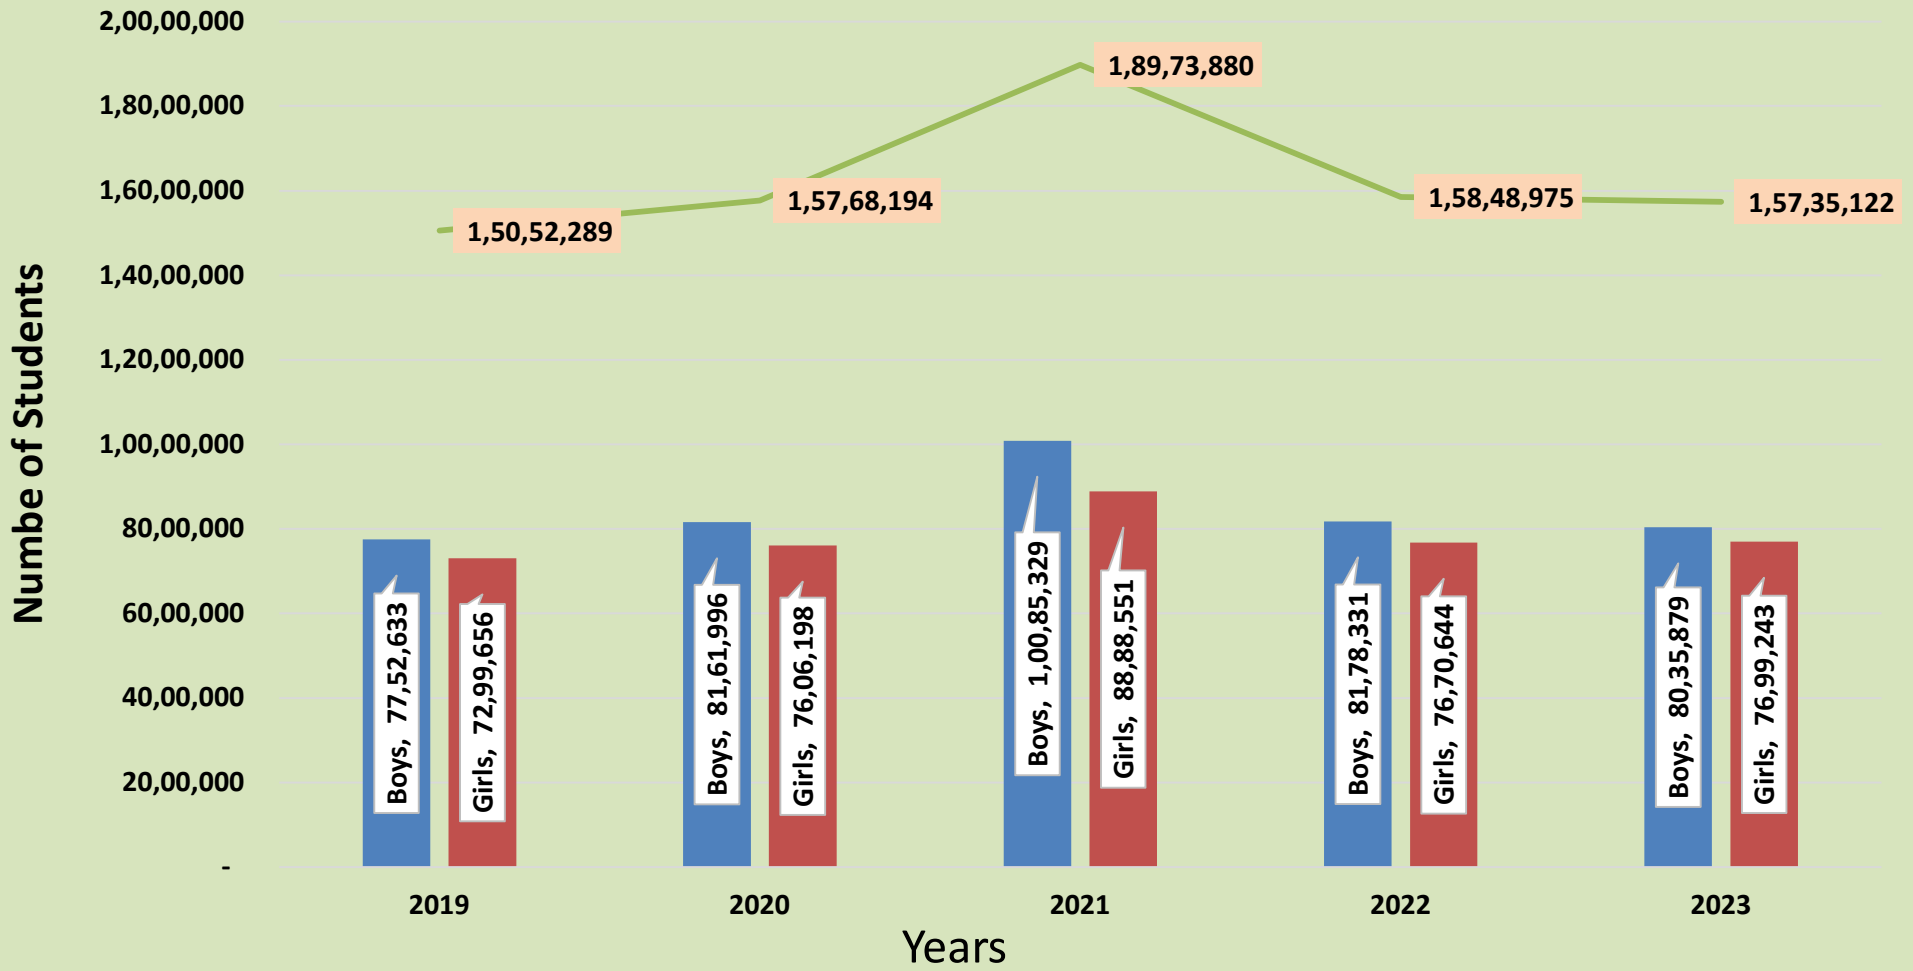

2.2 Gender Wise Distribution at Secondary level Examination Board, Year, 2023

2.3 Gender Wise Distribution at Higher Secondary level Examination Board, Year, 2023

Chart 2.4: Students Registered ,Appeared and Passed at Examination Board, Year, 2023 for 10th and 12th Level

	Secondary level(10th)	HigherSecondary level(12th)
Student Registered	1,90,81,407	1,60,17,367
Student Appeared	1,85,28,142	1,55,01,791
Students Passed	1,57,35,122	1,27,85,028

Level

Chart 2.5: Gender-Wise Distribution of Passed Student in last five Years in Exam Board at Secondary level

Chart 2.6: Gender-Wise Distribution of Passed Student with 60% & above in last five Years in Exam Board at Secondary level

Chart 2.7: Gender-Wise Distribution of Passed Student in last five Years in Exam Board at Higher Secondary level