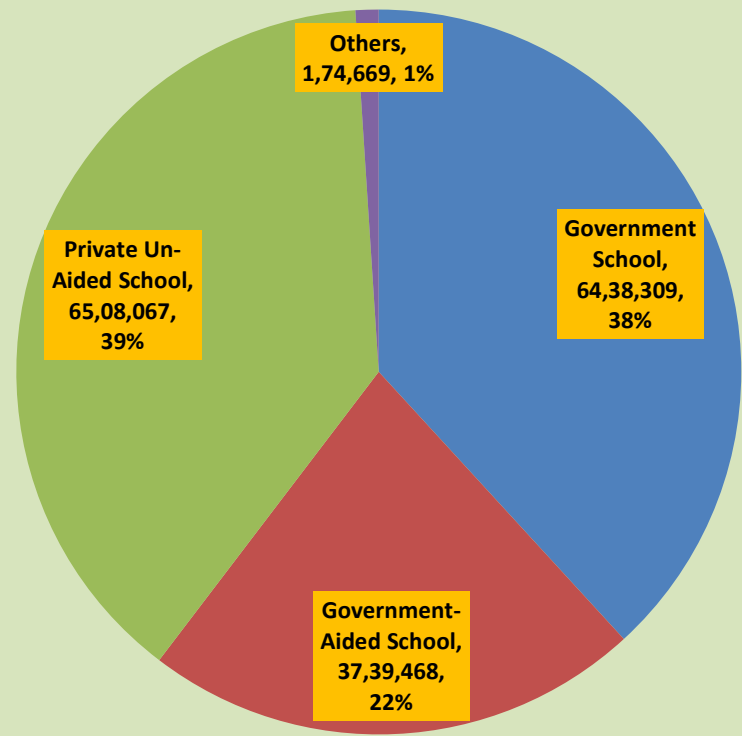

Management-wise School under Exam Boards	Registered (Regular +Private)			Appeared (Regular +Private)			Passed					
							Annual (including supplementary)			Pass Percentage		
	Boys	Girls	Total	Boys	Girls	Total	Boys	Girls	Total	Boys	Girls	Total
Government School	31,99,788	33,55,279	65,55,067	31,30,530	33,07,779	64,38,309	24,07,577	26,64,985	50,72,562	76.91	80.57	78.79
Government-Aided School	20,14,093	18,29,495	38,43,588	19,66,370	17,96,152	37,39,468	16,02,005	15,68,229	31,70,234	81.47	87.31	84.78
Private Un-Aided School	38,58,696	29,16,752	67,75,448	36,73,161	28,34,906	65,08,067	32,55,684	26,54,211	59,09,895	88.63	93.63	90.81
Others	98,667	79,203	1,77,870	96,520	78,149	1,74,669	90,971	74,929	1,65,900	94.25	95.88	94.98
Total Student Exam Board	91,71,244	81,80,729	1,73,51,973	88,66,581	80,16,986	1,68,60,513	73,56,237	69,62,354	1,43,18,591	82.97	86.85	84.92

Chart 5.1: Distribution of Students Registered Management-Wise Schools for various Exam Board Year, 2023 at Secondary level

Chart 5.2: Distribution of Students Appeared Management-Wise Schools for various Exam Board Year, 2023 at Secondary level