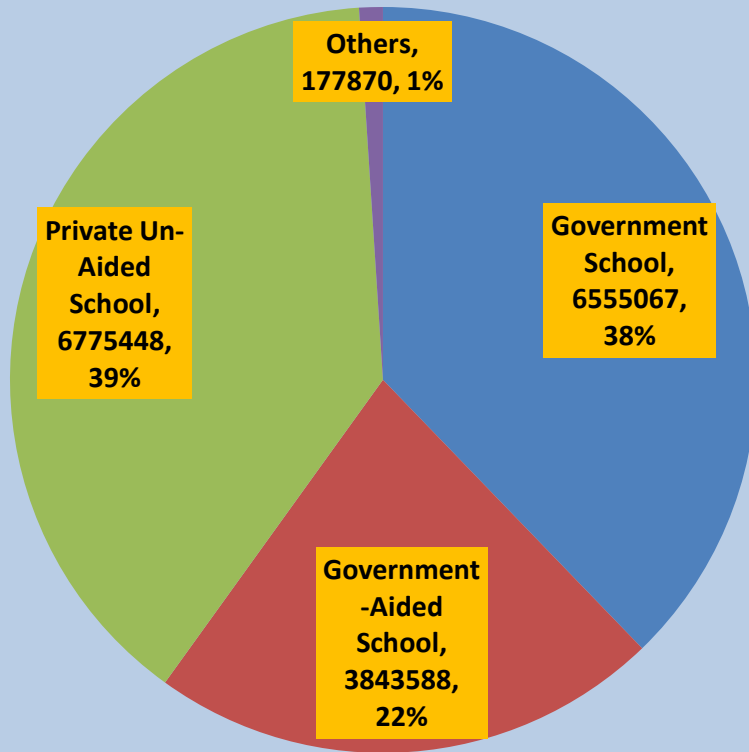

Management-wise School under Exam Boards	Registered (Regular +Private)			Appeared (Regular +Private)			Passed					
							Annual (including supplementary)			Pass Percentage		
	Boys	Girls	Total	Boys	Girls	Total	Boys	Girls	Total	Boys	Girls	Total
Government School	31,99,788	33,55,279	65,55,067	31,30,530	33,07,779	64,38,309	24,07,577	26,64,985	50,72,562	76.91	80.57	78.79
Government-Aided School	20,14,093	18,29,495	38,43,588	19,66,370	17,96,152	37,39,468	16,02,005	15,68,229	31,70,234	81.47	87.31	84.78
Private Un-Aided School	38,58,696	29,16,752	67,75,448	36,73,161	28,34,906	65,08,067	32,55,684	26,54,211	59,09,895	88.63	93.63	90.81
Others	98,667	79,203	1,77,870	96,520	78,149	1,74,669	90,971	74,929	1,65,900	94.25	95.88	94.98
Total Student Exam Board	91,71,244	81,80,729	1,73,51,973	88,66,581	80,16,986	1,68,60,513	73,56,237	69,62,354	1,43,18,591	82.97	86.85	84.92

Chart 5.1: Distribution of Students Registered Management-Wise Schools for various Exam Board Year, 2023 at Secondary level

Chart 5.2: Distribution of Students Appeared Management-Wise Schools for various Exam Board Year, 2023 at Secondary level