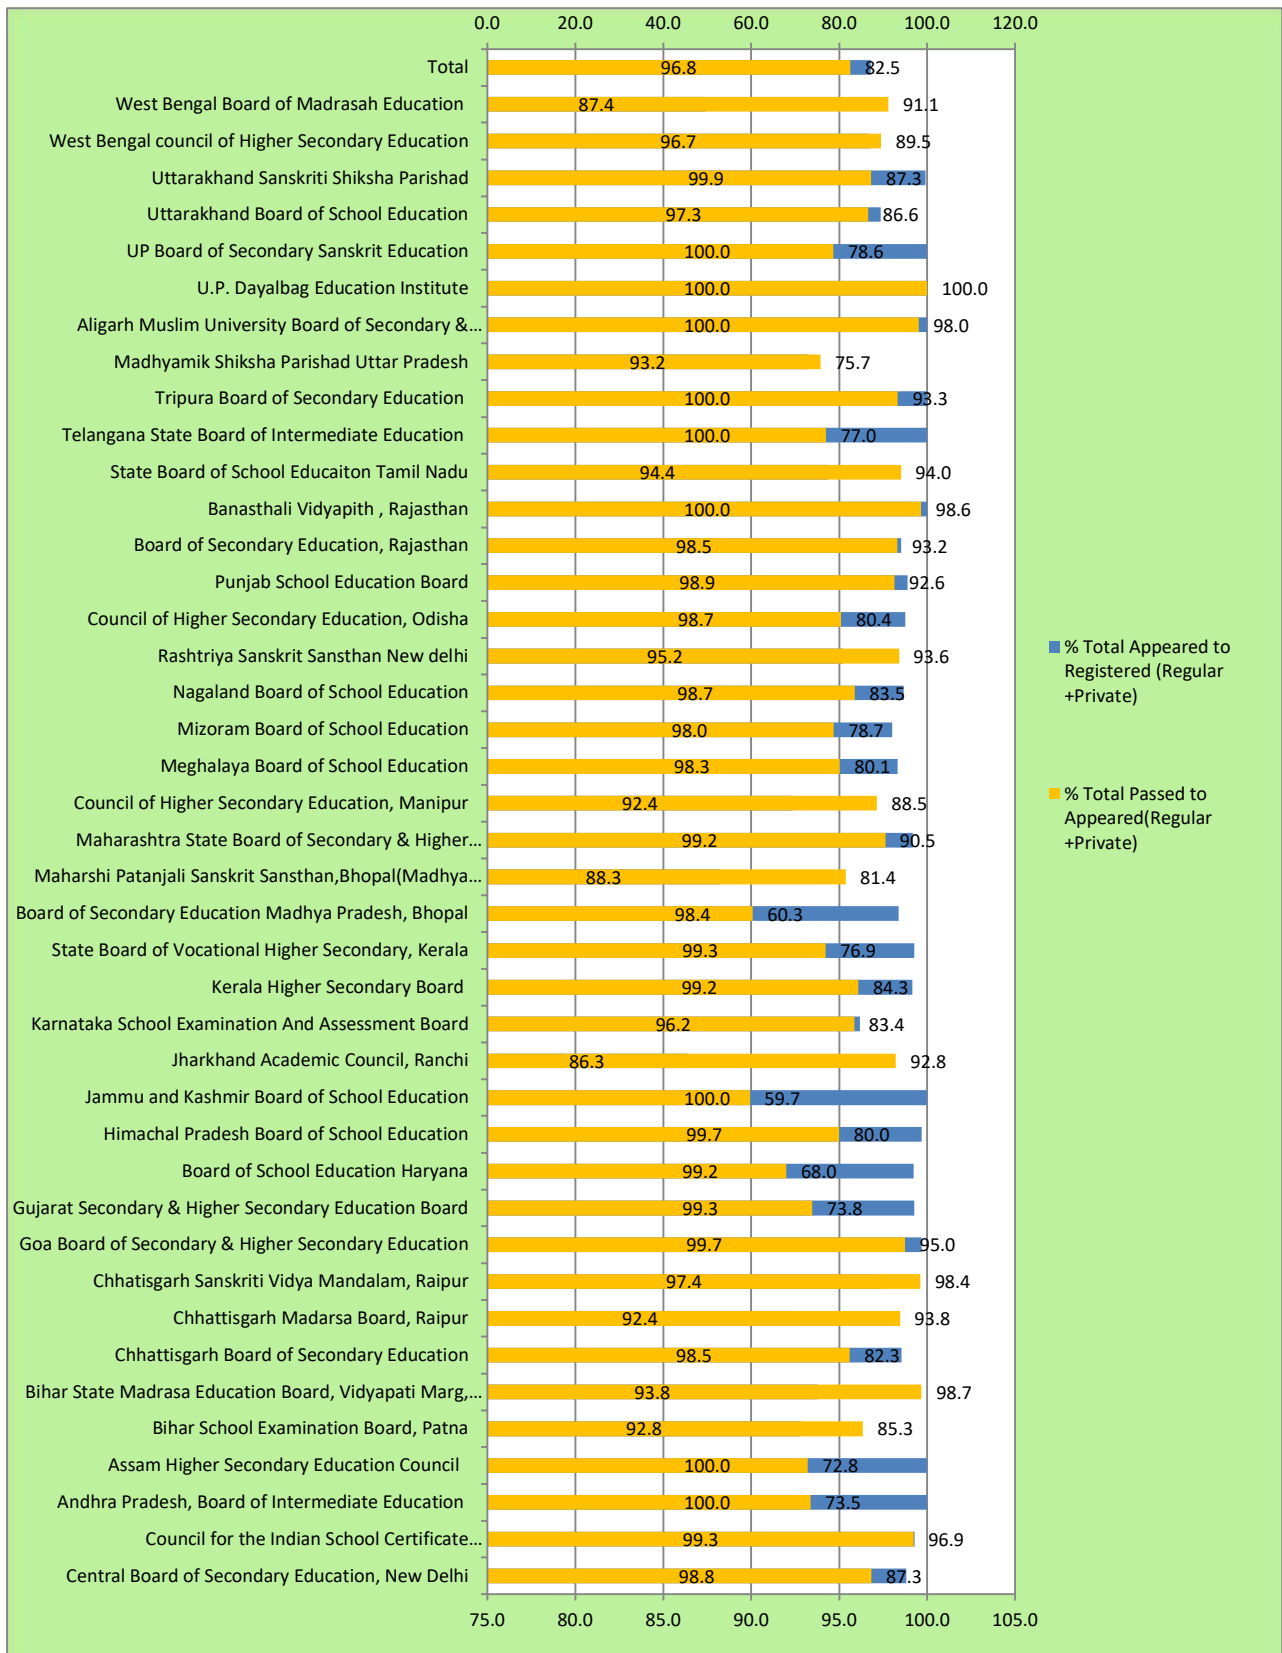

Chart 5.7: Distribution of Students Passed in Management-Wise Schools for various Exam Board Year, 2023 at Higher Secondary level

Chart 6.1: Exam Board wise % of Appeared to Registered Students & % of Passed to Appeared in Year, 2023 at Higher Secondary Level