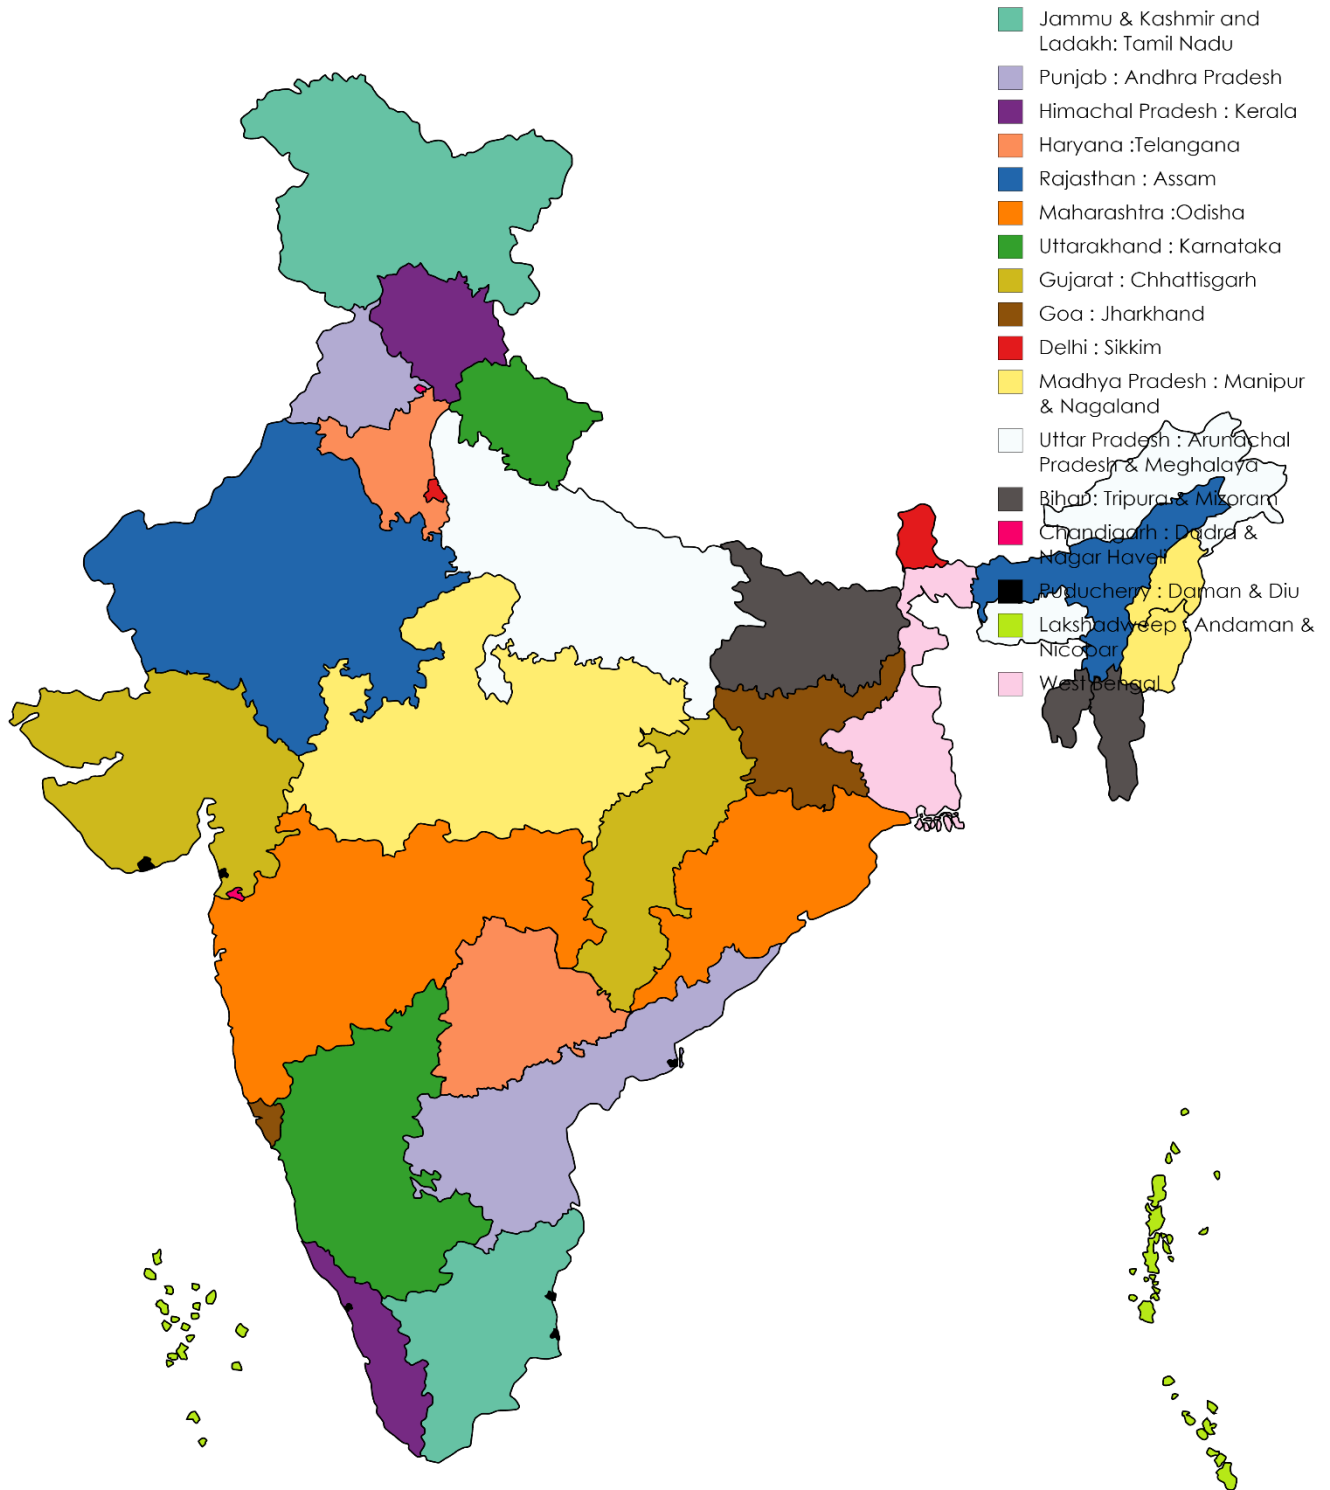

Partnering States for EBSB

The canvas of Ek Bharat Shreshtha Bharat (EBSB) encompasses all the States and Union Territories of India. The following pairing pattern will continue this year as well as upto June 2020.

West Bengal is not paired with any other State/UT.

सत्यमेव जयते

States/UTs having same colour represent the partnering states for EBSB upto June 2020