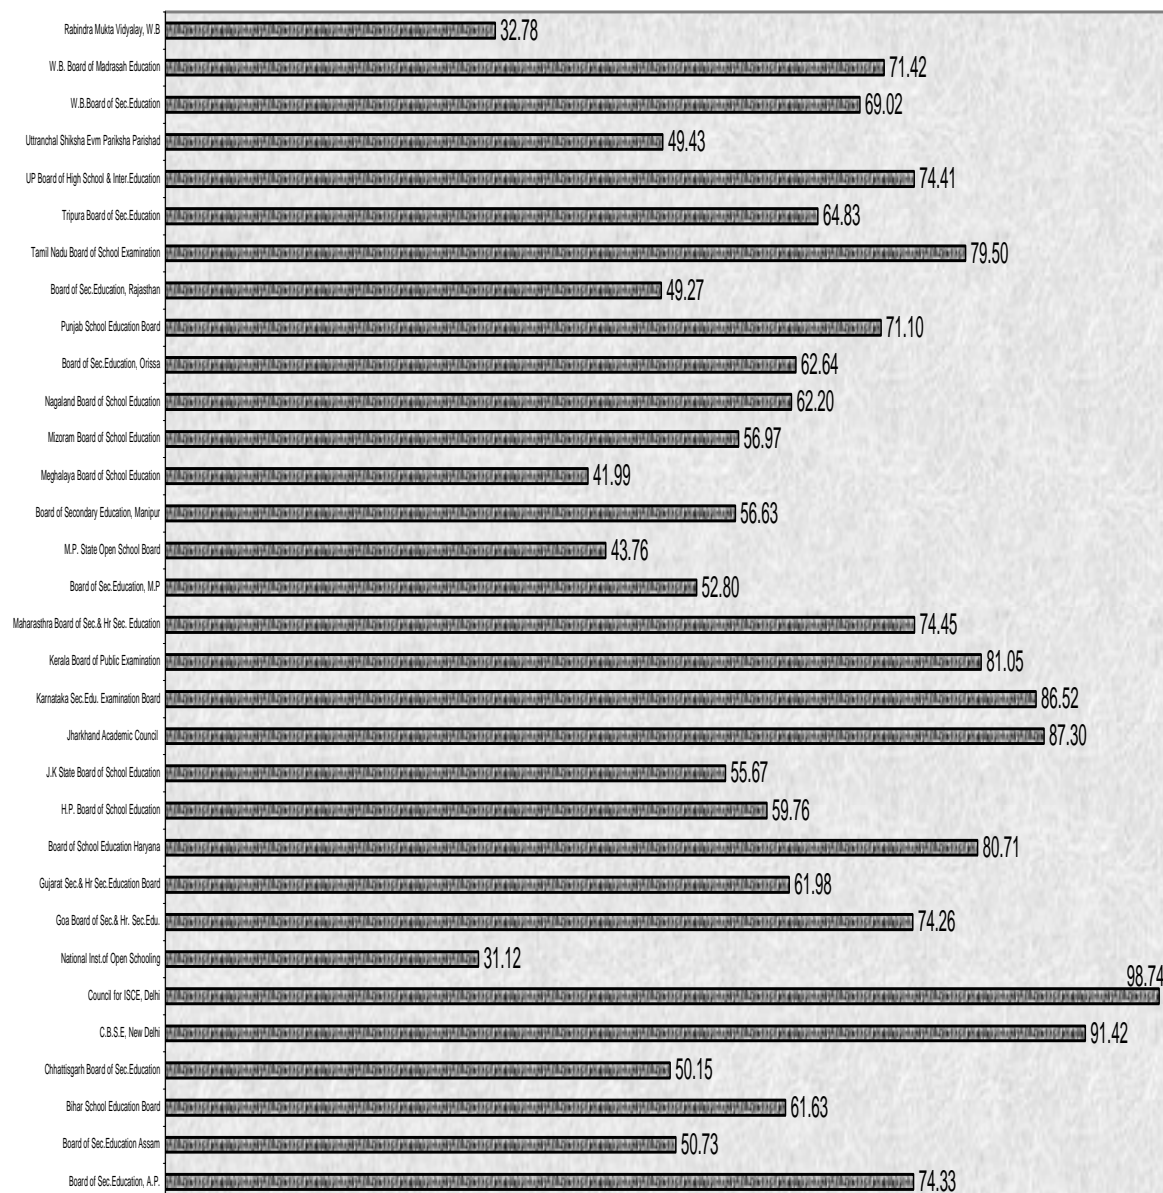

candidates (11401) followed by Goa Board of School Education (18366).

GRAPH I: PERCENTAGE OF PASSED STUDENTS IN VARIOUS BOARDS OF HIGH SCHOOL EXAMINATION -2007
(ANNUAL & SUPPLEMENTARY)

3. Table-7 shows the results of the Secondary/High School (Annual) Examination of various Boards in 2007. **The National Average of passed candidates was 70.31% (68.30% for boys and 73.06% for girls).** Among all the Boards, the pass percentage was the highest viz. 98.74% (98.41 %for boys and 99.15% for girls) in case of Council for ISCE followed by CBSE 84.44% (84.24% for Boys and 24.72% for girls), Jharkhand 83.38%, (84.54% for Boys and 81.60% for girls) and Tamil Nadu 79.50% (76.01% for boys