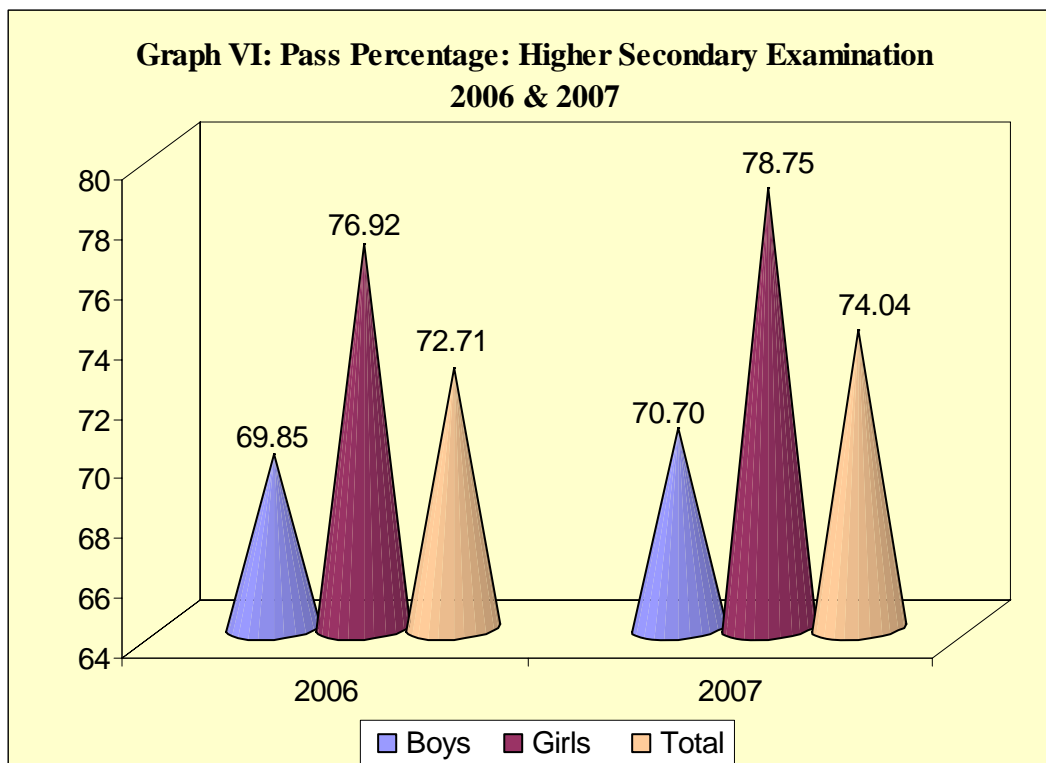

Table II

Year	Number appeared			Number passed			Pass percentage		
	Boys	Girls	Total	Boys	Girls	Total	Boys	Girls	Total
2006	5020748	3412045	8432793	3507082	2624376	6131458	69.85	76.92	72.71
2007	5186501	3681654	8868155	3666845	2899333	6566178	70.70	78.75	74.04

.....