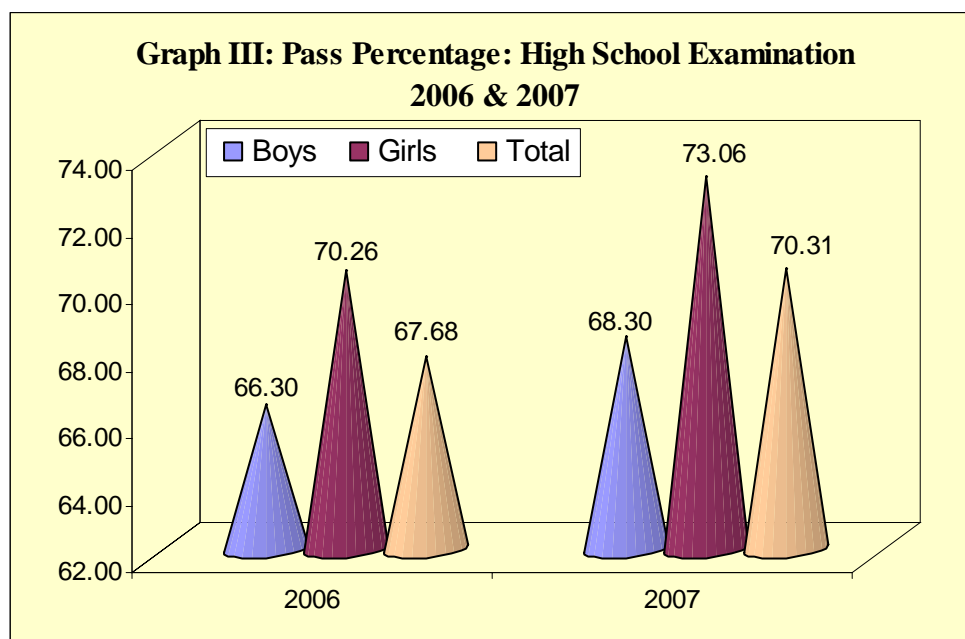

12. Table-27 shows the results of the Secondary/High School of ST students (Annual and Supplementary) Examinations of the various Boards in 2007. Among all the Boards, the pass percentage of ST students was highest viz. 98.50% (97.93% for boys and 99.15% for girls) in case of Council for ISCE followed by Mizoram 83.31% (89.83% for boys and 77.07% for girls) and Karnataka 82.52%, (81.79% for Boys and 83.48% for girls) with the lowest in case of Rabindera Open School, West Bengal 27.11% (26.17% Boys and 27.96% Girls) followed by NIOS Board 33.44.

13. Table-25, 26 and 27 shows the break up of the ST students who appeared and passed as regular/private candidate in the Annual, Supplementary and in combined (Annual & Supplementary) Examination.

Comparison of Secondary/High School Examination Results from previous year (2006) result

14. Table I (Graph III) shows the comparison of results in the year 2006 & 2007. A comparison of the position of Secondary/High School Examination results during the last years at all India level reveals that the number of

students who appeared in the Secondary/High School Examination has increased from 140.12 lakh in 2006 to 147.12 lakh in the year 2007 showing an annual average growth rate of 5.00%. Pass percentage of girls over the previous year remained higher than that for boys. The overall pass percentage has increased from 67.86% in 2006 to 70.31% in 2007. In the Secondary Examination, the female participation increased from 71 girls for 100 boys in 2006 to 73 girls for 100 boys in 2007.