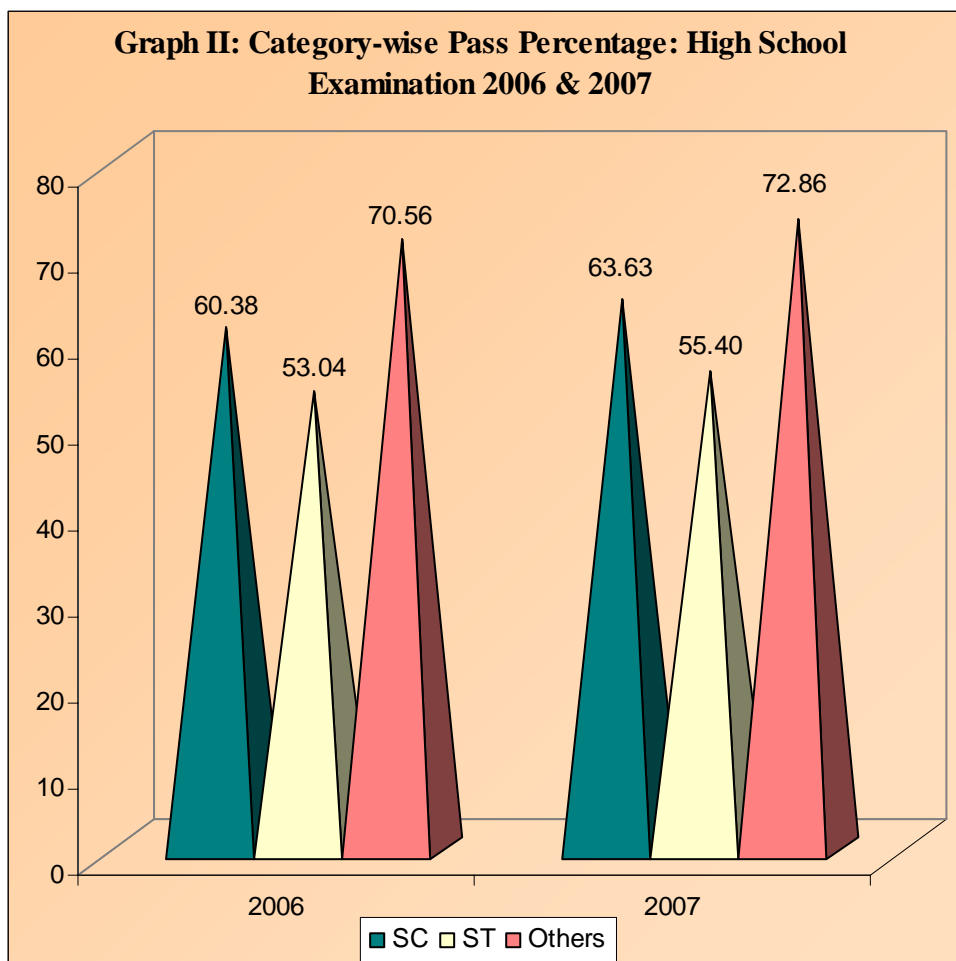

9. Tabale-18 shows the results of the Secondary/High School of SC students (Annual and Supplementary) Examination of various Boards during 2007. Among all the Boards, the pass percentage was the highest viz. 92.39% (96.38% for boys and 97.99% for girls) in the case of Council for ISCE followed by CBSE 87.34% (87.96% for Boys and 86.53% for girls) with the lowest in case of NIOS 26.96% (26.39% Boys and 28.59% Girls) followed by Rabindera Mukta Vidhyalaya 32.51% and Rajasthan Board 43.50%.

10. Table-16, 17 and 18 shows the break up of SC students who appeared and passed as regular/private candidate in the Annual, Supplementary and the combined (Annual and Supplementary) Secondary/High School Examination of various Boards in 2007.

Scheduled Tribes Students

11. Out of 8.58 lakh Scheduled Tribe students who appeared in the Annual Secondary/High School Examination, 4.33 lakh students passed i.e. the pass percentage of ST students was 50.43%. 1.15 lakh ST students reappeared in Supplementary Examination of Secondary/High School with pass percentage at 37.27%. The overall pass percentage of ST students of Secondary Examination during 2007 (Annual and Supplementary) was thus 55.40%.