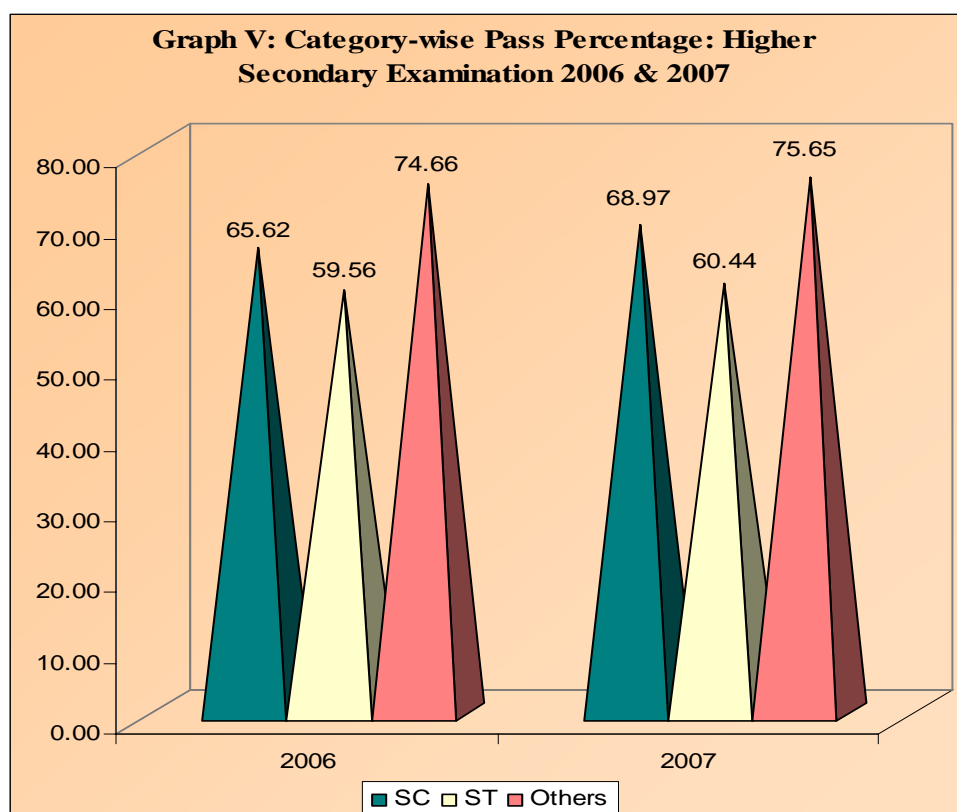

6. Table-28 gives division-wise break-up of the candidates who passed. Division-wise break-up is not available in respect of 5 Boards.

Scheduled Caste Students

7. Out of 11.71 lakh Scheduled Castes students who appeared in the Annual Higher Secondary Examination, 7.54 lakh students passed i.e. the pass percentage of SC students was 64.38%. About 1.60 lakh SC students reappeared in the Higher Secondary Supplementary Examination with the pass percentage at 33.60%. The overall pass percentage of SC students of the Higher Secondary Examination during 2007 (Annual and Supplementary) was thus 68.97%. Table-18 shows the results of the Higher Secondary Examination (Annual and Supplementary) of SC students of various Boards during 2007. Among all the Boards, the pass percentage in (Annual and Supplementary) was the highest viz. 95.50% (94.04% for boys and 97.64% for girls) in the case of Council for ISCE followed by Gujarat 90.59%, (87.89% for Boys and 94.56% for Girls) with the lowest in case of Rabindera Mukta Vidhyalaya 13.24% (12.50% Boys and 14.08% Girls) followed by NIOS 30.54% and M.P. Open School Board 43.60%.

8. Table-16, 17 and 18 shows the break up of SC students who appeared and passed as regular/private candidates in the Annual, Supplementary and the combined Annual & Supplementary Higher Secondary Examination